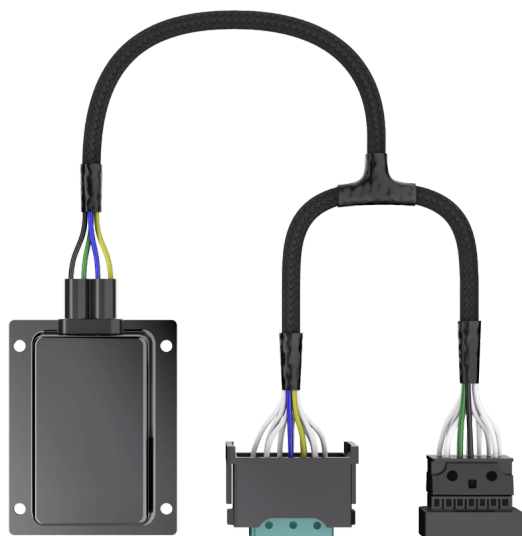

LEDiving SMART CANBUS (OFFROAD) LEDSC03

Accessories for LED retrofit Lamps

Error message free

Bypasses the vehicle's error detection

Robust and resistant

No disturbing flickering in the headlamp

3-year OSRAM Guarantee²⁾

Product datasheet

Convert from halogen to LED with original OSRAM accessories

Some vehicles report a fault in the exterior lighting when LED lamps are used. With the OSRAM LEDDriving Smart Canbus series, potential error messages in the on-board system are avoided. These error messages can occur when converting to LED lamps, as these have a lower current consumption than, for example, halogen lamps and therefore the vehicle's existing fault detection mechanism will be activated. Only the combination of OSRAM LED lamps in conjunction with the official OSRAM accessories - LEDDriving ADAPTER, LEDDriving SMART CANBUS, LEDDriving CAPS and LEDDriving ERROR CANCELER is approved for the operation of our LED lamps. Details, in particular on the combination of OSRAM accessories and the street-legal¹) NIGHT BREAKER LED and TRUCKSTAR LED lamps, can be found on the respective product pages under: NIGHT BREAKER LED Kompatibilitätslisten | Automotive (osram.de) or Automotive | OSRAM Automotive

Product datasheet

Technical data

Product information

Order reference	LEDSC03
Application (Category and Product specific)	Accessories for LED retrofits

Electrical data

Nominal wattage	12.00 W
-----------------	---------