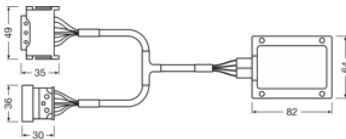

Product datasheet

Technical data

Product information

Order reference	LEDSC03
Application (Category and Product specific)	Accessories for LED retrofits

Electrical data

Nominal wattage	12.00 W
-----------------	---------

Dimensions & weight

Product weight	220.80 g
Length	82.0 mm

Lifespan

Lifespan B3	2500 h
Lifespan Tc	2500 h

Capabilities

Technology	LED accessories
------------	-----------------

Country specific categorizations