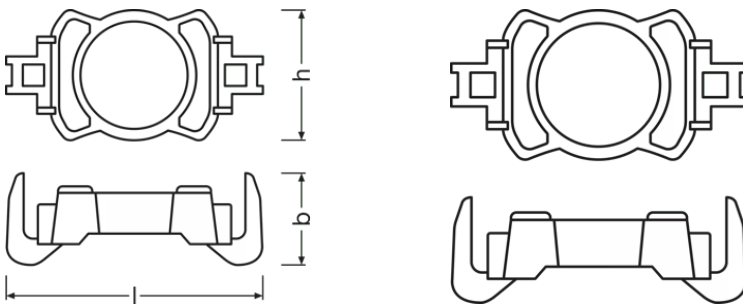

## Making LED upgrades fit right in

The mounting brackets offer an easy installation and compatibility for a variety of cars. Guarantees a perfect fit due to optimal fastening of the H7 lamp.

#### Dimensions & weight

Diameter	25.3 mm
Product weight	3.50 g
Length	0.0 mm