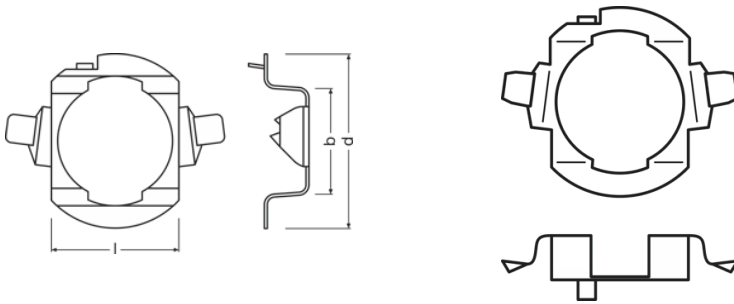

LEDiving ADAPTER (OFFROAD) 64210DA06

Accessories for LED retrofit lamps

Making LED upgrades fit right in

The mounting brackets offer an easy installation and compatibility for a variety of cars. Guarantees a perfect fit due to optimal fastening of the H7 lamp.

Product datasheet

Technical data

Product information

Order reference	64210DA06
Application (Category and Product specific)	Accessories for LED retrofits

Dimensions & weight

Diameter	35.1 mm
Product weight	3.00 g
Length	0.0 mm