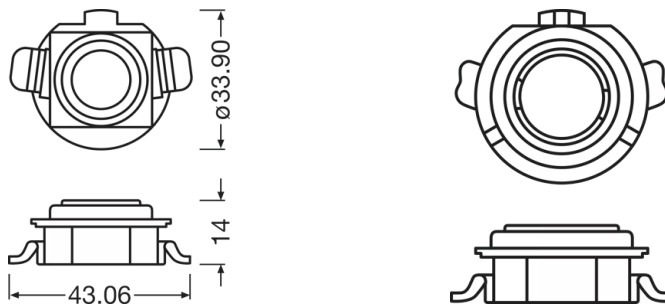

LEDDriving ADAPTER (OFFROAD) 64210DA03-1

Accessories for LED retrofit lamps

Making LED upgrades fit right in

The mounting brackets offer an easy installation and compatibility for a variety of cars. Guarantees a perfect fit due to optimal fastening of the H7 lamp.

Product datasheet

Technical data

Product information

Order reference	64210DA03-1
Application (Category and Product specific)	Accessories for LED retrofits

Dimensions & weight

Diameter	33.9 mm
Product weight	2.84 g
Length	43.1 mm