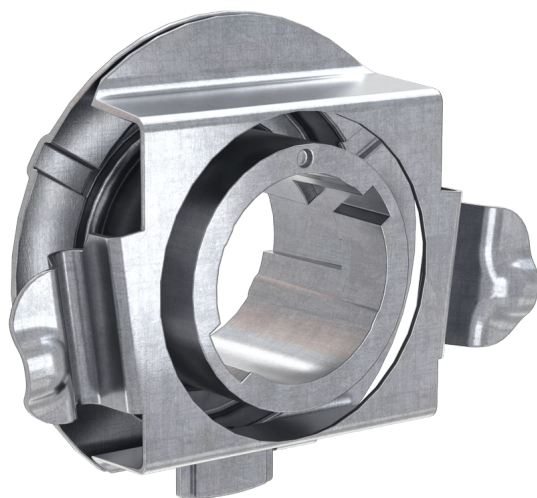

LEDDriving ADAPTER (OFFROAD) 64210DA03-1

Accessories for LED retrofit lamps

Making LED upgrades fit right in

The mounting brackets offer an easy installation and compatibility for a variety of cars. Guarantees a perfect fit due to optimal fastening of the H7 lamp.

Product datasheet

Technical data

Product information

Order reference	64210DA03-1
Application (Category and Product specific)	Accessories for LED retrofits

Dimensions & weight

Diameter	33.9 mm
Product weight	2.84 g
Length	43.1 mm