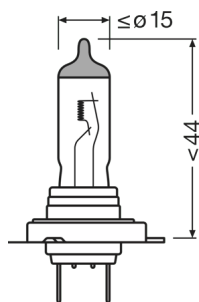

Power input	58 W ¹⁾
Nominal voltage	12.0 V
Nominal wattage	55.00 W
Test voltage	13.2 V

¹⁾ Maximum

Photometrical data

Luminous flux	1500 lm
Luminous flux tolerance	±10 %
Color temperature	3550 K

Dimensions & weight

Diameter	12.0 mm
Product weight	12.50 g
Length	59.0 mm

Lifespan

Lifespan B3	150 h
Lifespan Tc	250 h

Additional product data

Product datasheet

Base (standard designation)	PX26d
-----------------------------	-------