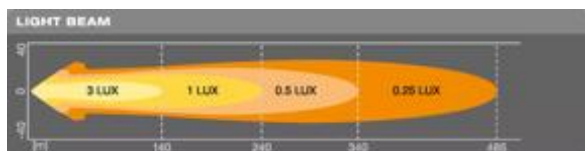

Additional product data

Luminous intensity distribution

Connector to lamp	Open wire
Product remark	Beam Pattern: Wide

Capabilities

Technology	LED ¹⁾

¹⁾ Light-emitting diode application

Certificates & standards

Standards	ECE R10, R112
Approval marks – approval	E4 approval
Type of protection	IP67
ECE reference number	12.5

Country specific categorizations

Order reference	LEDDL119-WD

Logistical data

Commodity code	85122000900