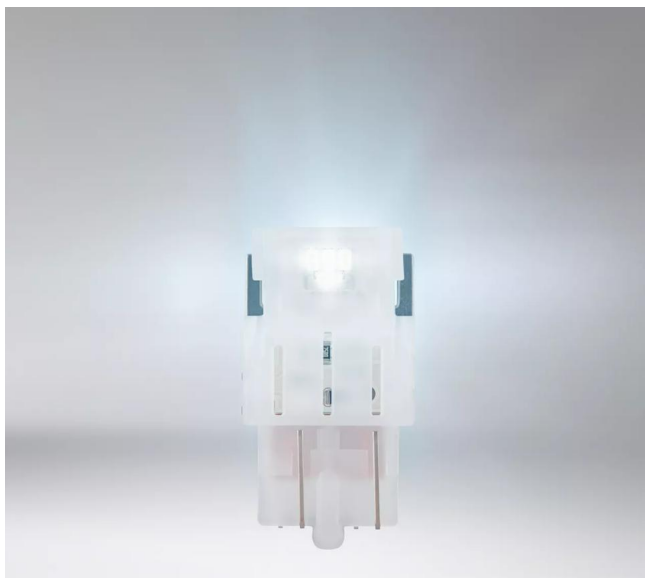

# LEDDriving SL W21W/5W WHITE

Ideal replacement for any vehicle

**Suitable for various vehicle exterior applications**

Available in Cool White

**Replaces conventional W21W5W lamps**

Easy upgrade to LED technology with plug & play solutions

### Suitable LED replacement for W21/5W

LEDDriving SL W21W/5W replacement lamps offer a modern and intense light with a color temperature up to 6,000 Kelvin. These replacement lamps are suitable for all conventional W21W/5W lamp bases. In comparison to standard lamps, these LED retrofit lamps use up to 80% less energy. OSRAM offers a 4 year guarantee for these LEDDriving SL lamps. These products do not have ECE approval and must not be used on public roads in any exterior application. Public roads use leads to cancellation of operating license and loss of insurance coverage. Several countries forbid sale and use of these products. Please contact your local distributor for further information.