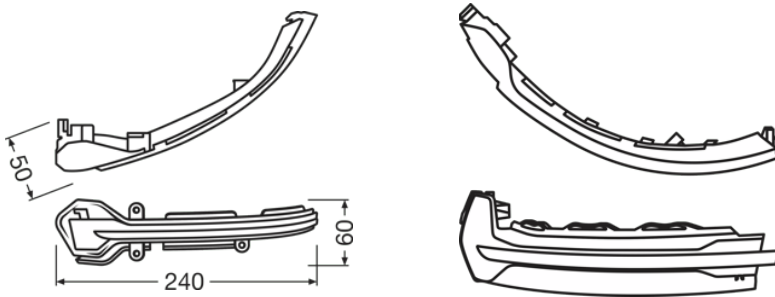

Photometrical data

Color temperature	2700 K
Intensity	min 0.6 cd

Dimensions & weight

Length	245.0 mm
Width	50.0 mm
Height	68.0 mm

Lifespan

Lifespan Tc	5000 h
Guarantee	5 years

Additional product data

Connector to lamp	Plug&Play
Product remark	Black Edition