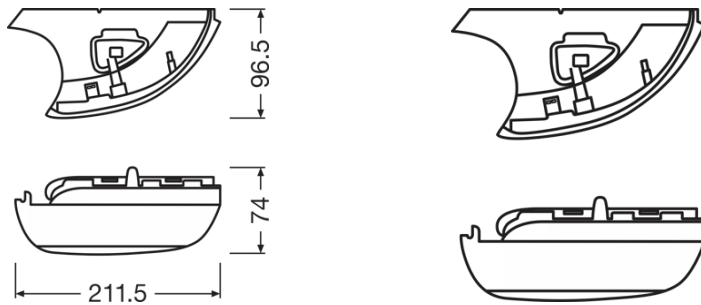

Product datasheet

Technical data

Product information

Order reference	LEDDMI 5K0 BK S
Application (Category and Product specific)	Side mirror indicator

Electrical data

Test voltage	13.2 V
Nominal wattage	2.90 W
Nominal voltage	12.0 V

Photometrical data

Color temperature	2700 K
Intensity	min 0.6 cd

Dimensions & weight

Length	211.5 mm
Width	96.5 mm
Height	74.0 mm

Lifespan

Lifespan Tc	5000 h
Guarantee	5 years

Additional product data

Connector to lamp	Plug&Play
Product remark	Black Edition