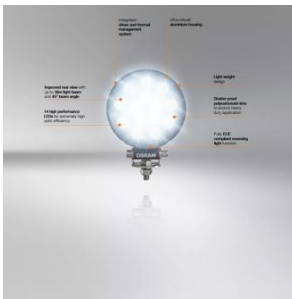

Product datasheet

Date of Declaration	16-02-2024
Primary Article Identifier	4062172105712
Candidate List Substance 1	Lead
CAS No. of substance 1	7439-92-1
Safe Use Instruction	The identification of the Candidate List substance is sufficient to allow safe use of the article.
Declaration No. in SCIP database	8936bd98-dfb9-4240-8277-bca6fbc6e1d7

Product Info Graphics

Logistical Data

Product code	Product description	Packaging unit (Pieces/Unit)	Dimensions (length x width x height)	Volume	Gross weight
4062172105712	Reversing FX120R-WD	Folding carton box 1	132 mm x 72 mm x 152 mm	1.44 dm³	407.00 g
4062172105729	Reversing FX120R-WD	Shipping carton box 8	305 mm x 280 mm x 175 mm	14.95 dm³	4080.00 g

The mentioned product code describes the smallest quantity unit which can be ordered. One shipping unit can contain one or more single products. When placing an order, for the quantity please enter single or multiples of a shipping unit.

Download Data

File
User instruction LEDDriving
Movie application OSRAM Quality Testing LEDDriving working and driving lights (EN)
Movie application OSRAM LEDdriving and working lights Imagefilm (EN)