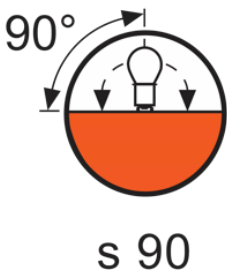

Product datasheet

Technical data

General product information

Product Number	54969
Product Name	64680 A1244 500W 240V 12/CS 1/SKU

Electrical data

Nominal Wattage	500 W
Nominal Voltage	240 V

Light technical data

Luminous Flux	14500 lm
Light Center Length - LCL (mm)	36.5 mm
Color Temperature	3200 K
Color Rendering Index	100
Average Rated Life	50 h

Physical attributes

Base	GY9.5
Bulb Shape	T7
Diameter d (in)	0.830 in
Diameter d (mm)	21.08 mm

Additional product data

Operating Position	ANY
Lamp Type	SINGLE END

Packaging Information

Product number	EAN/UPC	Packaging	Quantity	Outside dimensions l x w x h	Gross weight
54969	4008321098597	Folding box (SKU)	1