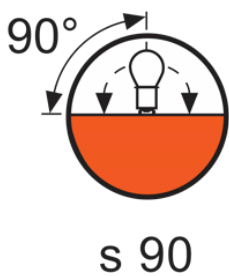

Product datasheet

Technical data

General product information

Product Number	54965
Product Name	64680 A1244 500W 230V 12/CS 1/SKU

Electrical data

Nominal Wattage	500 W
Nominal Voltage	230 V

Light technical data

Luminous Flux	14500 lm
Light Center Length - LCL (mm)	36.5 mm
Color Temperature	3200 K
Color Rendering Index	100
Average Rated Life	50 h

Physical attributes

Base	GY9.5
Bulb Shape	T22
Diameter d (in)	0.830 in
Diameter d (mm)	21.08 mm

Additional product data

Operating Position	ANY
Lamp Type	SINGLE END

Packaging Information

Product number	EAN/UPC	Packaging	Quantity	Outside dimensions l x w x h	Gross weight
54965	4008321098573	Folding box (SKU)	1	1.7 in x 1.7 in x 4.4 in	0.1 lb