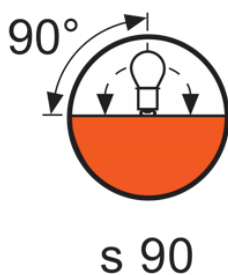

Product datasheet

Technical data

General product information

Product Number	54496
Product Name	64670 GCV 500W 240V 12/CS 1/SKU

Electrical data

Nominal Wattage	500 W
Nominal Voltage	240 V
Type of Current	AC

Light technical data

Luminous Flux	11000 lm
Light Center Length - LCL (in)	1.83 in
Light Center Length - LCL (mm)	46.5 mm
Color Temperature	3000 K
Color Rendering Index	100
Average Rated Life	300 h

Physical attributes

Base	GY9.5 BIPIN PREFOCUS
Bulb Shape	T6.5
Length l (in)	3.54 in
Length l (mm)	90 mm
Diameter d (in)	0.866 in
Diameter d (mm)	22.00 mm

Additional product data

Operating Position	ANY
Lamp Type	SINGLE END