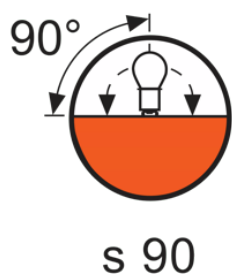

Product datasheet

Packaging Information

Product number	EAN/UPC	Packaging	Quantity	Outside dimensions l x w x h	Gross weight
54539	4008321653994	Folding box (SKU)	1	2.2 in x 2.2 in x 7.5 in	0.3 lb
54539	4008321984258	Shipping box (Case)	12	9.8 in x 7.4 in x 8.5 in	4.5 lb

The mentioned product code describes the smallest quantity unit which can be ordered. One shipping unit can contain one or more single products. When placing an order, for the quantity please enter single or multiples of a shipping unit.

Disclaimer

OSRAM does not accept liability for errors, changes and omissions.