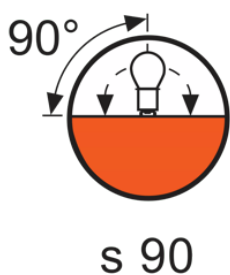

Product datasheet

Packaging Information

Product number	EAN/UPC	Packaging	Quantity	Outside dimensions l x w x h	Gross weight
54485	4008321632180	Folding box (SKU)	1	2.8 in x 2.8 in x 6.3 in	0.2 lb
54485	4008321984272	Shipping box (Case)	12	11.6 in x 8.7 in x 6.9 in	3.4 lb

The mentioned product code describes the smallest quantity unit which can be ordered. One shipping unit can contain one or more single products. When placing an order, for the quantity please enter single or multiples of a shipping unit.

Disclaimer

OSRAM does not accept liability for errors, changes and omissions.