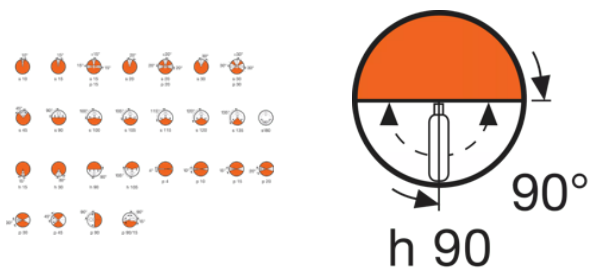

Electrical data

| | |
|-----------------|--------|
| Nominal Wattage | 80 W |
| Nominal Voltage | 22.8 V |

Light technical data

| | |
|-----------------------|---------|
| Luminous Flux | 3050 lm |
| Color Temperature | 3250 K |
| Color Rendering Index | 100 |
| Average Rated Life | 350 h |

Physical attributes

| | |
|-----------------|----------|
| Base | G6.35 |
| Diameter d (in) | 0.551 in |
| Diameter d (mm) | 14.00 mm |

Additional product data

| | |
|-----------|------------|
| Lamp Type | SINGLE END |
|-----------|------------|