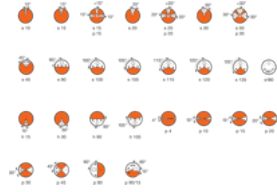

Product datasheet

Operating Position	s 90

Packaging Information

Product number	EAN/UPC	Packaging	Quantity	Outside dimensions l x w x h	Gross weight
54263	4050300006727	Folding box (SKU)	1		
54263	4050300890647	Shipping box (Case)	40	5.9 in x 4.4 in x 4.6 in	0.8 lb

The mentioned product code describes the smallest quantity unit which can be ordered. One shipping unit can contain one or more single products. When placing an order, for the quantity please enter single or multiples of a shipping unit.

Disclaimer

- OSRAM does not accept liability for errors, changes and omissions.