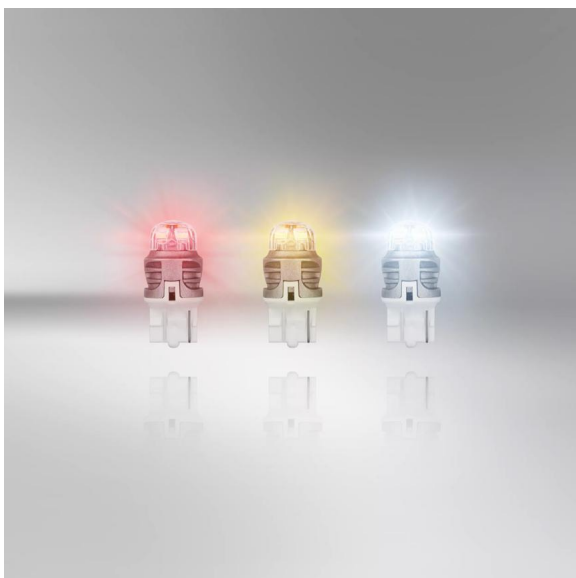

LEDDriving PREMIUM SL W21W

Ideal replacement for any vehicle

Wide range of different light colors

Available in Cool White, Amber and Red for a variety of customization options

Excellent brightness

Thanks to advanced thermal management and superior light distribution

Matches W21W lamps

Upgrade to LED with simple plug & play replacement

Suitable LED replacement for W21W

The LEDDriving PREMIUM W21W LED retrofit lamps can be used for various vehicle exterior applications. The lamps are compatible with conventional W21W lamp bases and maintenance-free thanks to long lifetime and short-circuit protection. The lamps are available in Cool White, Amber and Red light colors. OSRAM offers a 6 year guarantee for these retrofit lamps. These products are not ECE-approved and must not be used on public roads in any exterior application. Use on public roads will invalidate both the operating license and insurance coverage. Some countries prohibit the sale and use of these products. Please contact your local distributor for information on your country.