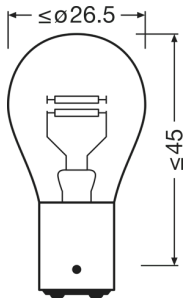

### Dimensions & weight

Length	52.0 mm
Diameter	25.0 mm
Product weight	10.00 g