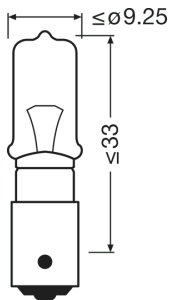

Product datasheet

Technical data

Product information

| | |
|---|----------------|
| Order reference | 64136 |
| Application (Category and Product specific) | Auxiliary lamp |

Electrical data

| | |
|-----------------------|---------|
| Power input | 25 W |
| Nominal voltage | 12.0 V |
| Nominal wattage | 21.00 W |
| Power input tolerance | ±5 % |
| Test voltage | 13.5 V |

Photometrical data

| | |
|-------------------------|--------|
| Luminous flux | 600 lm |
| Luminous flux tolerance | ±12 % |

Dimensions & weight

| | |
|----------------|---------|
| Length | 38.9 mm |
| Diameter | 9 mm |
| Product weight | 2.68 g |