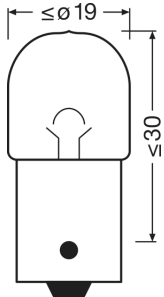

Product datasheet

Technical data

Product information

Order reference	5009NA
Application (Category and Product specific)	Auxiliary lamp

Electrical data

Power input	10 W
Nominal voltage	12.0 V
Nominal wattage	10.00 W
Power input tolerance	±10 %
Test voltage	13.5 V

Photometrical data

Luminous flux	75 lm
Luminous flux tolerance	±20 %

Dimensions & weight

Length	37.5 mm
Diameter	16.0 mm
Product weight	5.50 g

Lifespan

Lifespan B3	350 h
Lifespan Tc	800 h

Additional product data

Logistical Data

Product code	Product description	Packaging unit (Pieces/Unit)	Dimensions (length x width x height)	Volume	Gross weight
4062172252553	ORIGINAL - METAL BASE RY10W	Unpacked 1	- x - x -		6.00 g
4062172252560	ORIGINAL - METAL BASE RY10W	Folding carton box 10	54 mm x 40 mm x 138 mm	0.30 dm ³	68.00 g
4062172252577	ORIGINAL - METAL BASE RY10W	Shipping carton box 50	205 mm x 144 mm x 64 mm	1.89 dm ³	403.00 g