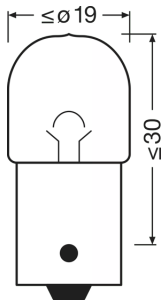

### Dimensions & weight

Length	37.5 mm
Diameter	16.0 mm
Product weight	6.00 g