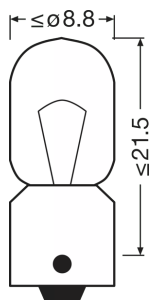

Product datasheet

Technical data

Product information

Order reference	3893
Application (Category and Product specific)	Auxiliary lamp

Electrical data

Power input	4 W
Nominal voltage	12.0 V
Nominal wattage	4.00 W
Power input tolerance	±10 %
Test voltage	13.5 V

Photometrical data

Luminous flux	35 lm
Luminous flux tolerance	±20 %

Dimensions & weight

Length	27.4 mm
Diameter	8.8 mm
Product weight	1.86 g

Lifespan

Lifespan B3	600 h
Lifespan Tc	1200 h

Additional product data