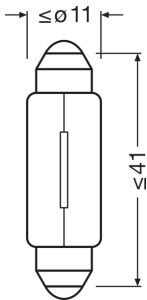

Product datasheet

Technical data

Product information

Order reference	6421
Application (Category and Product specific)	Auxiliary lamp

Electrical data

Power input	3 W
Nominal voltage	24.0 V
Nominal wattage	3.00 W
Power input tolerance	±10 %
Test voltage	28.0 V

Photometrical data

Luminous flux	17 lm
Luminous flux tolerance	±20 %

Dimensions & weight

Length	41.0 mm
Diameter	11.0 mm
Product weight	3.15 g

Lifespan

Lifespan B3	800 h
Lifespan Tc	1500 h

Additional product data