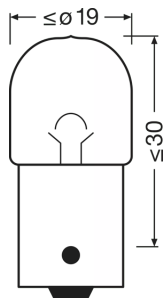

### Dimensions & weight

Length	37.5 mm
Diameter	16.0 mm
Product weight	6.02 g