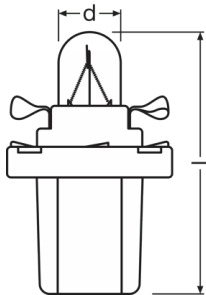

### Dimensions & weight

Length	23.5 mm
Diameter	5 mm
Product weight	1.18 g