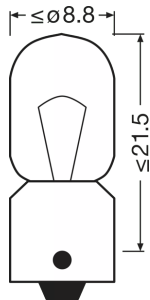

Product datasheet

Technical data

Product information

Order reference	3893
Application (Category and Product specific)	Auxiliary lamp

Electrical data

Power input	4 W
Nominal voltage	12.0 V
Nominal wattage	4.00 W
Test voltage	13.5 V
Power input tolerance	±10 %

Photometrical data

Luminous flux	35 lm
Luminous flux tolerance	±20 %

Dimensions & weight

Diameter	8.8 mm
Product weight	1.86 g
Length	27.4 mm

Lifespan

Lifespan B3	600 h
Lifespan Tc	1200 h

Additional product data