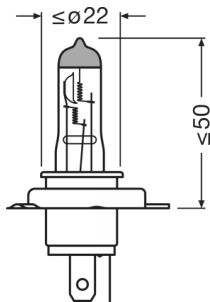

Product datasheet

Technical data

Product information

Order reference	64181L
Application (Category and Product specific)	Halogen headlight lamp

Electrical data

Power input	72 / 68 W ¹⁾
Nominal voltage	12.0 V
Nominal wattage	60/55 W
Test voltage	13.2 V

¹⁾ Maximum

Photometrical data

Luminous flux	1750/1200 lm
Luminous flux tolerance	±10 %

Dimensions & weight

Diameter	13.0 mm
Product weight	20.90 g
Length	82.0 mm

Lifespan

Lifespan B3	300 / 800 h
Lifespan Tc	600 / 1600 h