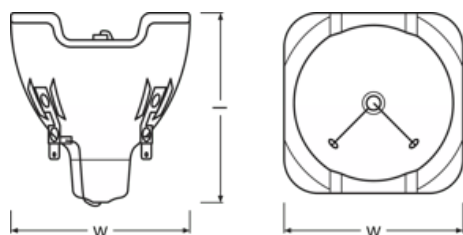

Dimensions & weight

Diameter	58.0 mm
Length	72.0 mm
Arc length	1.2 mm

Lifespan

Lifespan	1500 h
----------	--------

Additional product data

Category	VALUE
----------	-------

Capabilities

Burning position	Any
Working distance	37.4 mm