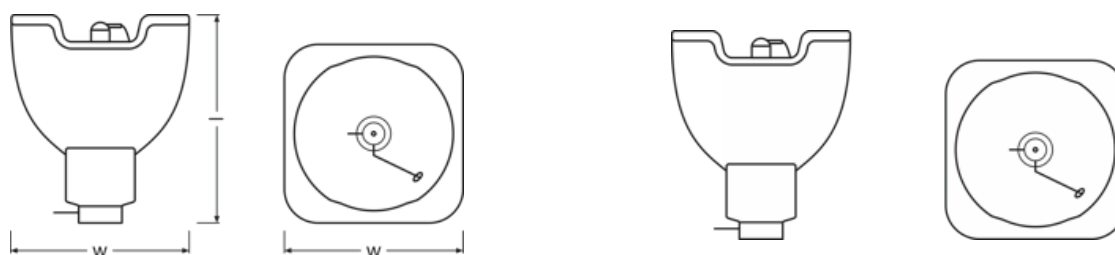

Product datasheet

Technical data

Electrical data

Nominal wattage	371.00 W
Nominal current	5 A
Nominal voltage	70.0 V

Photometrical data

Nominal luminous flux	18300 lm
Color temperature	7650 K
Color rendering index Ra	85

Dimensions & weight

Diameter	58.0 mm
Length	72.0 mm
Arc length	1.1 mm

Lifespan

Lifespan	1500 h
----------	--------

Additional product data

Category	VALUE
----------	-------

Capabilities

Burning position	Any
Working distance	31.4 mm